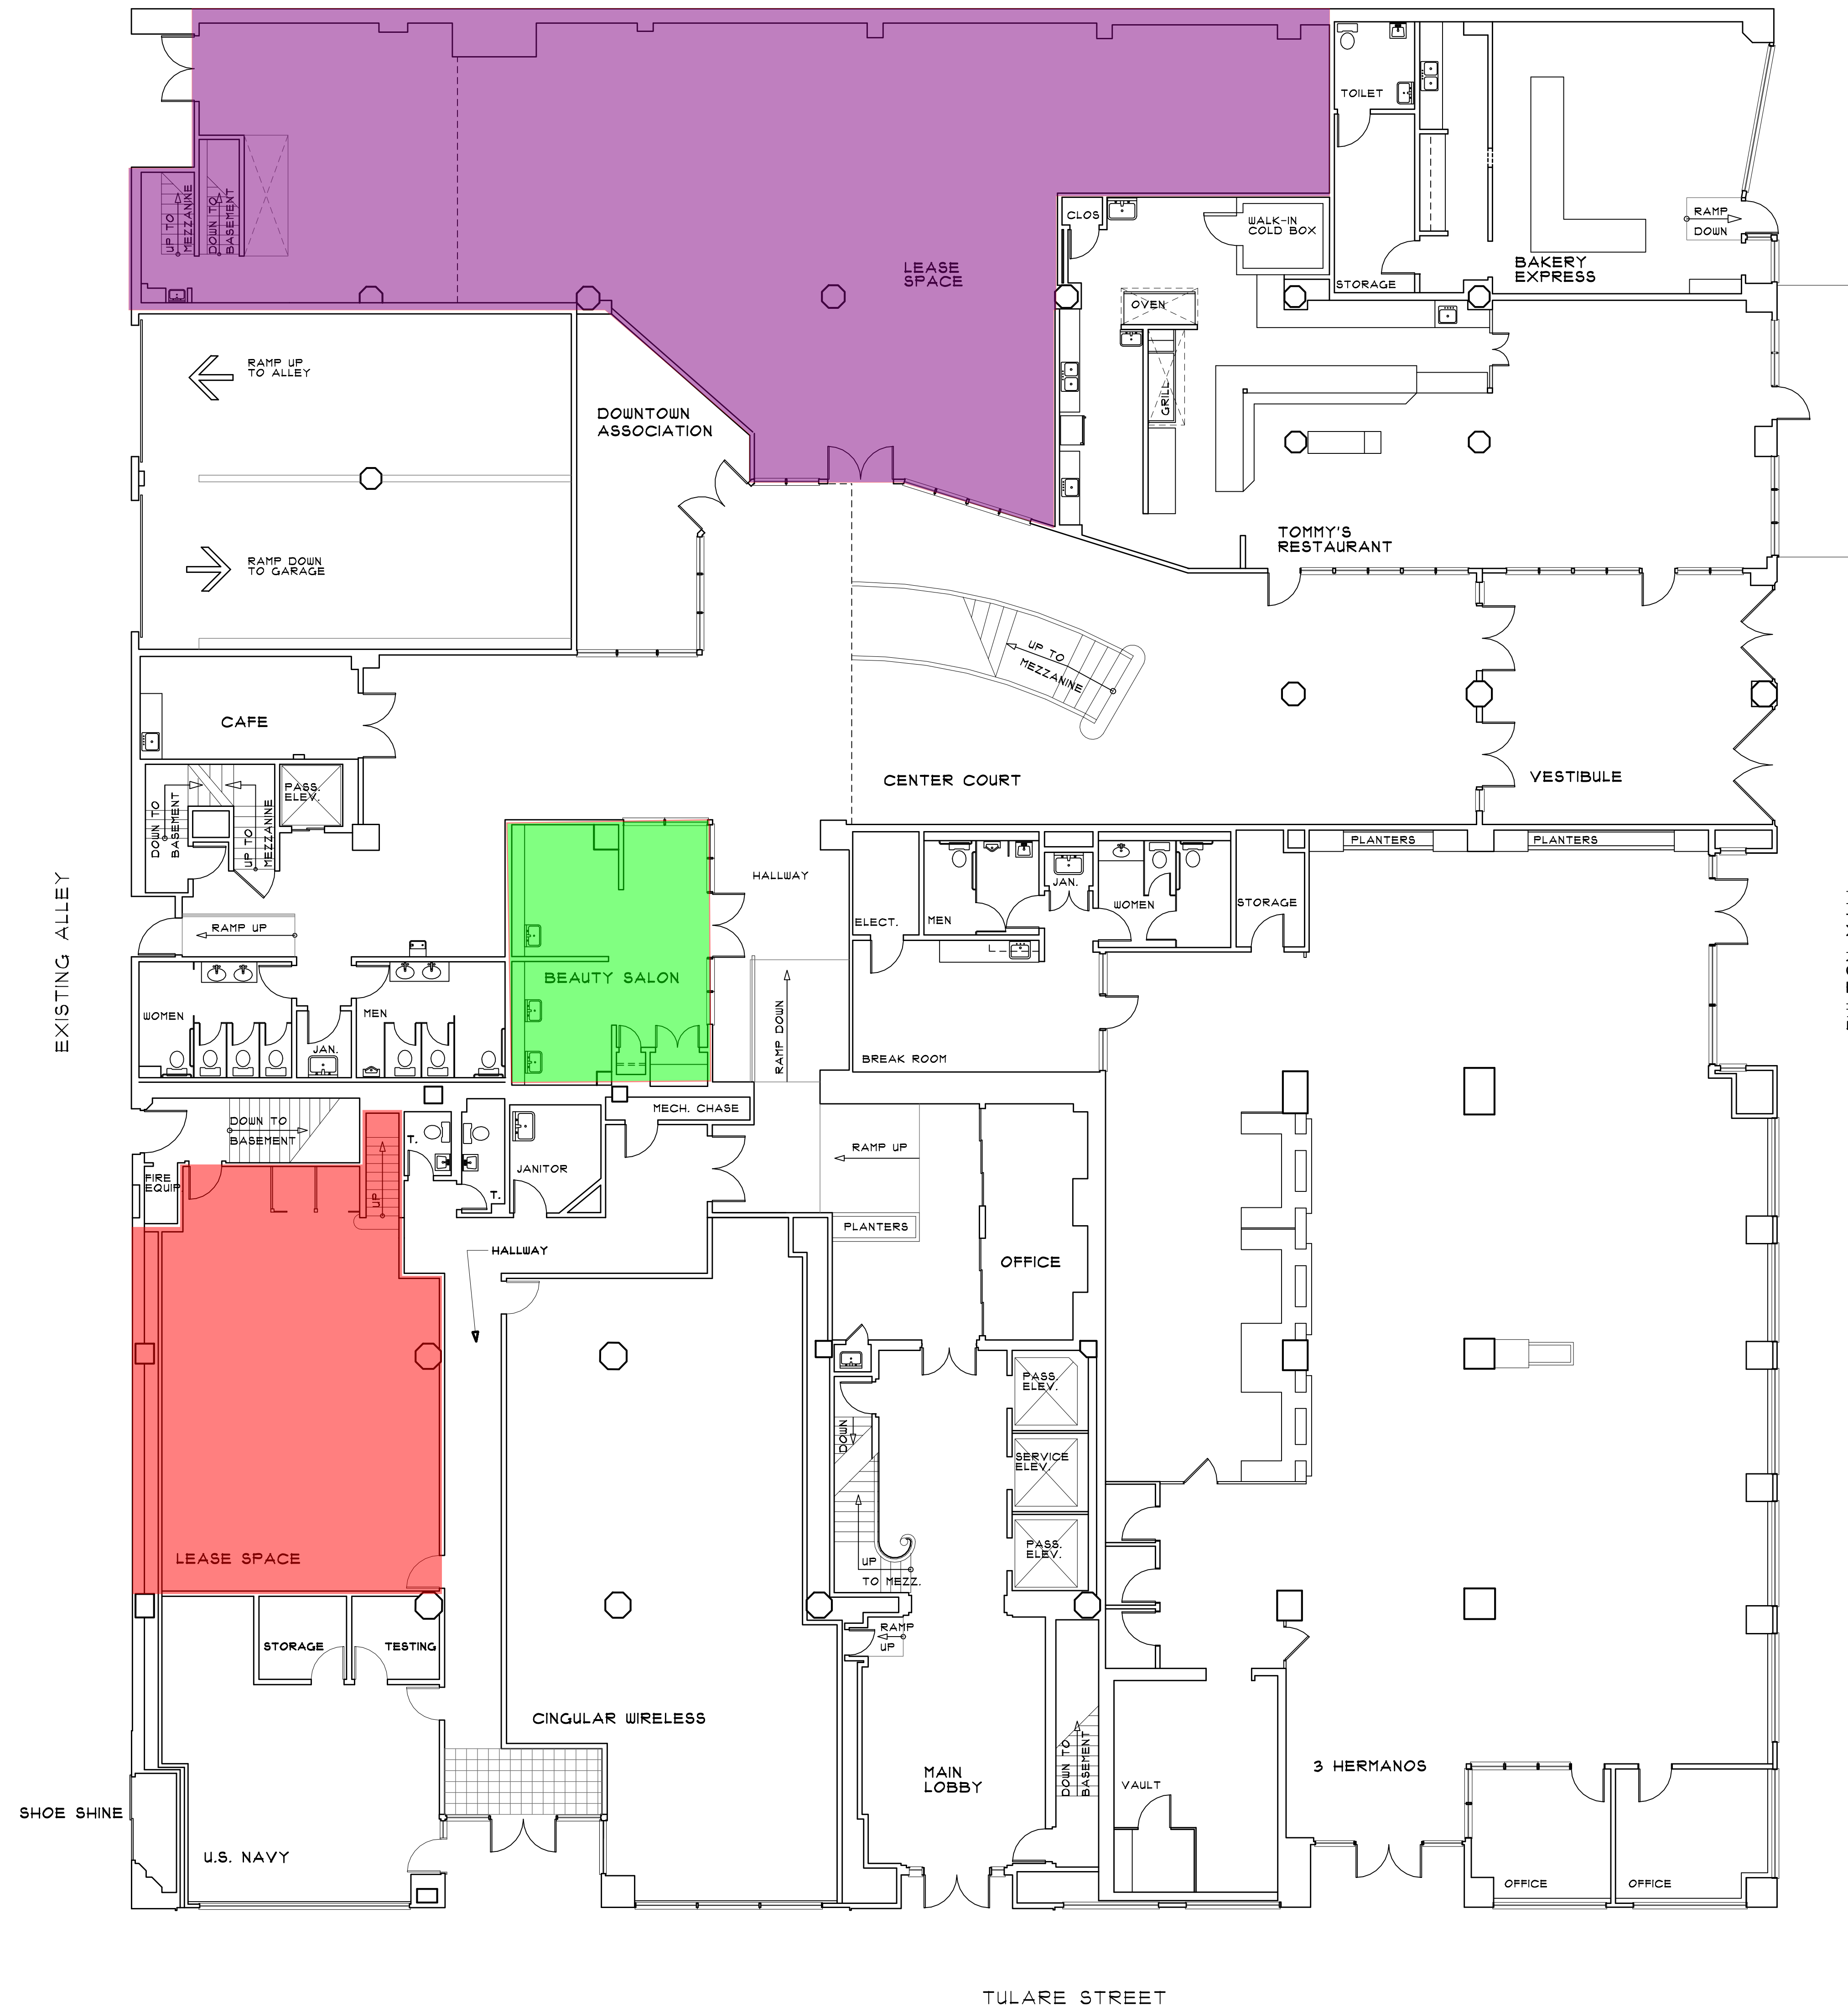

*T.W. Patterson*  
*Building*  
2014 Tulare Street  
Fresno, California  
93721 USA

JOB NUMBER 99-126

DATE 12 JULY 1996

REVISIONS

20 SEPT 1999

DRAWN

CHECKED

SCALE 1/8" = 1'-0"

SHEET TITLE

FIRST FLOOR PLAN

SHEET NUMBER

FILE # 9126-2-1.DCS

EXISTING FIRST FLOOR PLAN